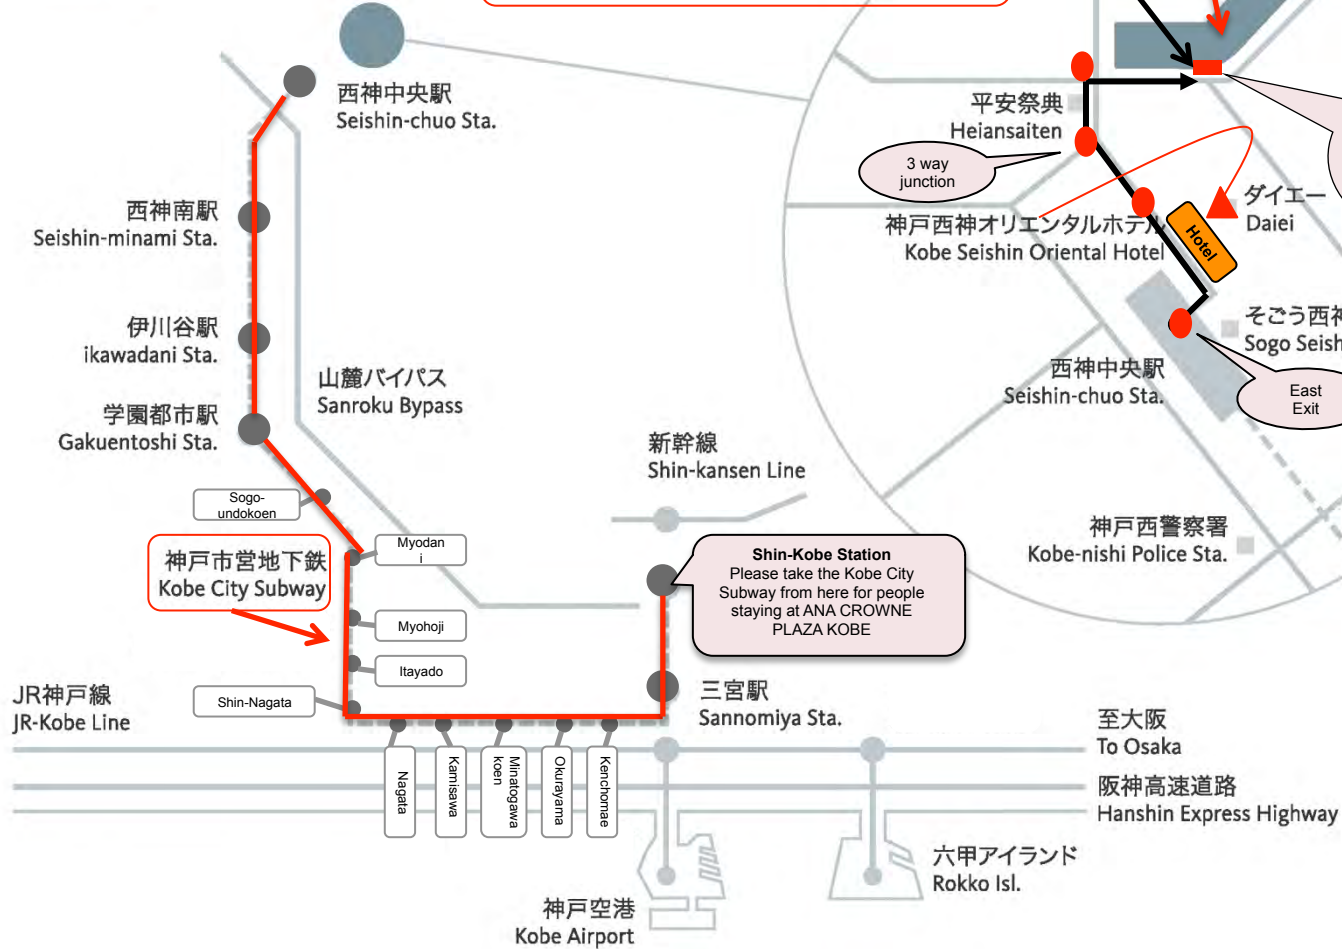

Access Information

Route from Airports to the Hotel and Venue

Venue: Sysmex Technopark

Address: 4-4-4 Takatsukadai, Nishi-ku,
Kobe 651-2271 Tel: (+81) 78-991-1911

Map to Sysmex Technopark from Seishin-chuo Station

Access Map

● Our Staff will be positioned to guide the way (スタッフ配置場所)

Please receive Exchange Ticket from our staff at the entrance gates.
各ゲートでStaffに入場の引換券をもらってください

East Gate
(Entrance for people by vehicle)
東ゲート

Main Gate
(Entrance for people on foot from the station)
メインゲート

Shin-Kobe Station
Please take the Kobe City Subway from here for people staying at ANA CROWNE PLAZA KOBE

<Route from Seishin-chuo Station to Sysmex Technopark>

Sysmex Technopark is 8 min. walk from the East Exit of Seishin-chuo Station.

Pass Kobe Seishin Oriental Hotel to your right and walk approx. 500 m. to a 3 way junction. Take the right road to the next traffic light and turn right to the Main Gate.