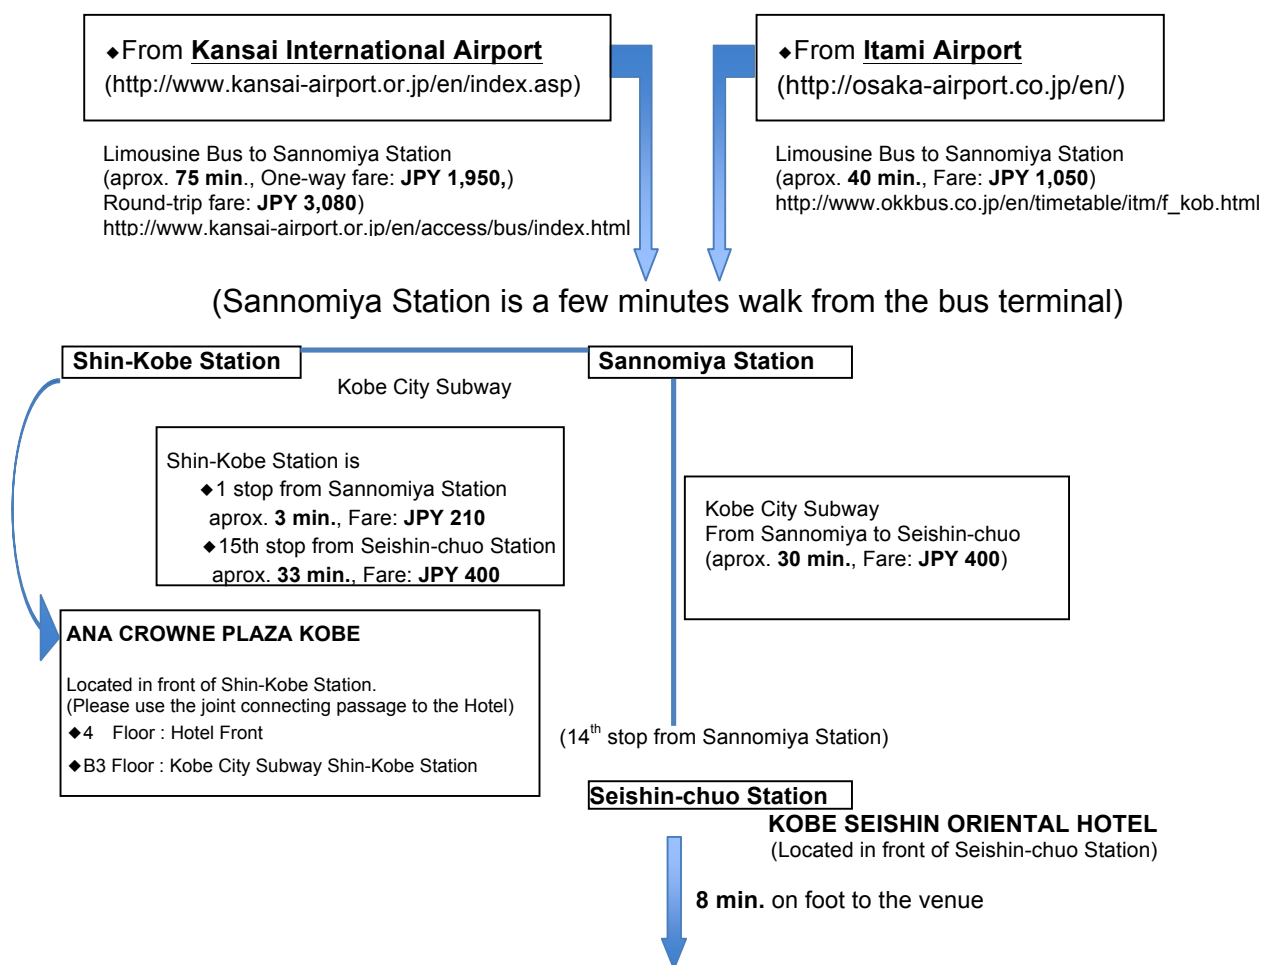

Access Information

Route from Airports to the Hotel and Venue

Venue: Sysmex Technopark

Address: 4-4-4 Takatsukadai, Nishi-ku,
Kobe 651-2271 Tel: (+81) 78-991-1911

Map to Sysmex Technopark from Seishin-chuo Station

Access Map

● Our Staff will be positioned to guide the way (スタッフ配置場所)

Please receive Exchange Ticket from our staff at the entrance gates.
各ゲートでStaffに入場の引換券をもらってください

East Gate
(Entrance for people by vehicle)
東ゲート

Main Gate
(Entrance for people on foot from the station)
メインゲート

Shin-Kobe Station
Please take the Kobe City Subway from here for people staying at ANA CROWNE PLAZA KOBE

<Route from Seishin-chuo Station to Sysmex Technopark>

Sysmex Technopark is 8 min. walk from the East Exit of Seishin-chuo Station.

Pass Kobe Seishin Oriental Hotel to your right and walk approx. 500 m. to a 3 way junction. Take the right road to the next traffic light and turn right to the Main Gate.